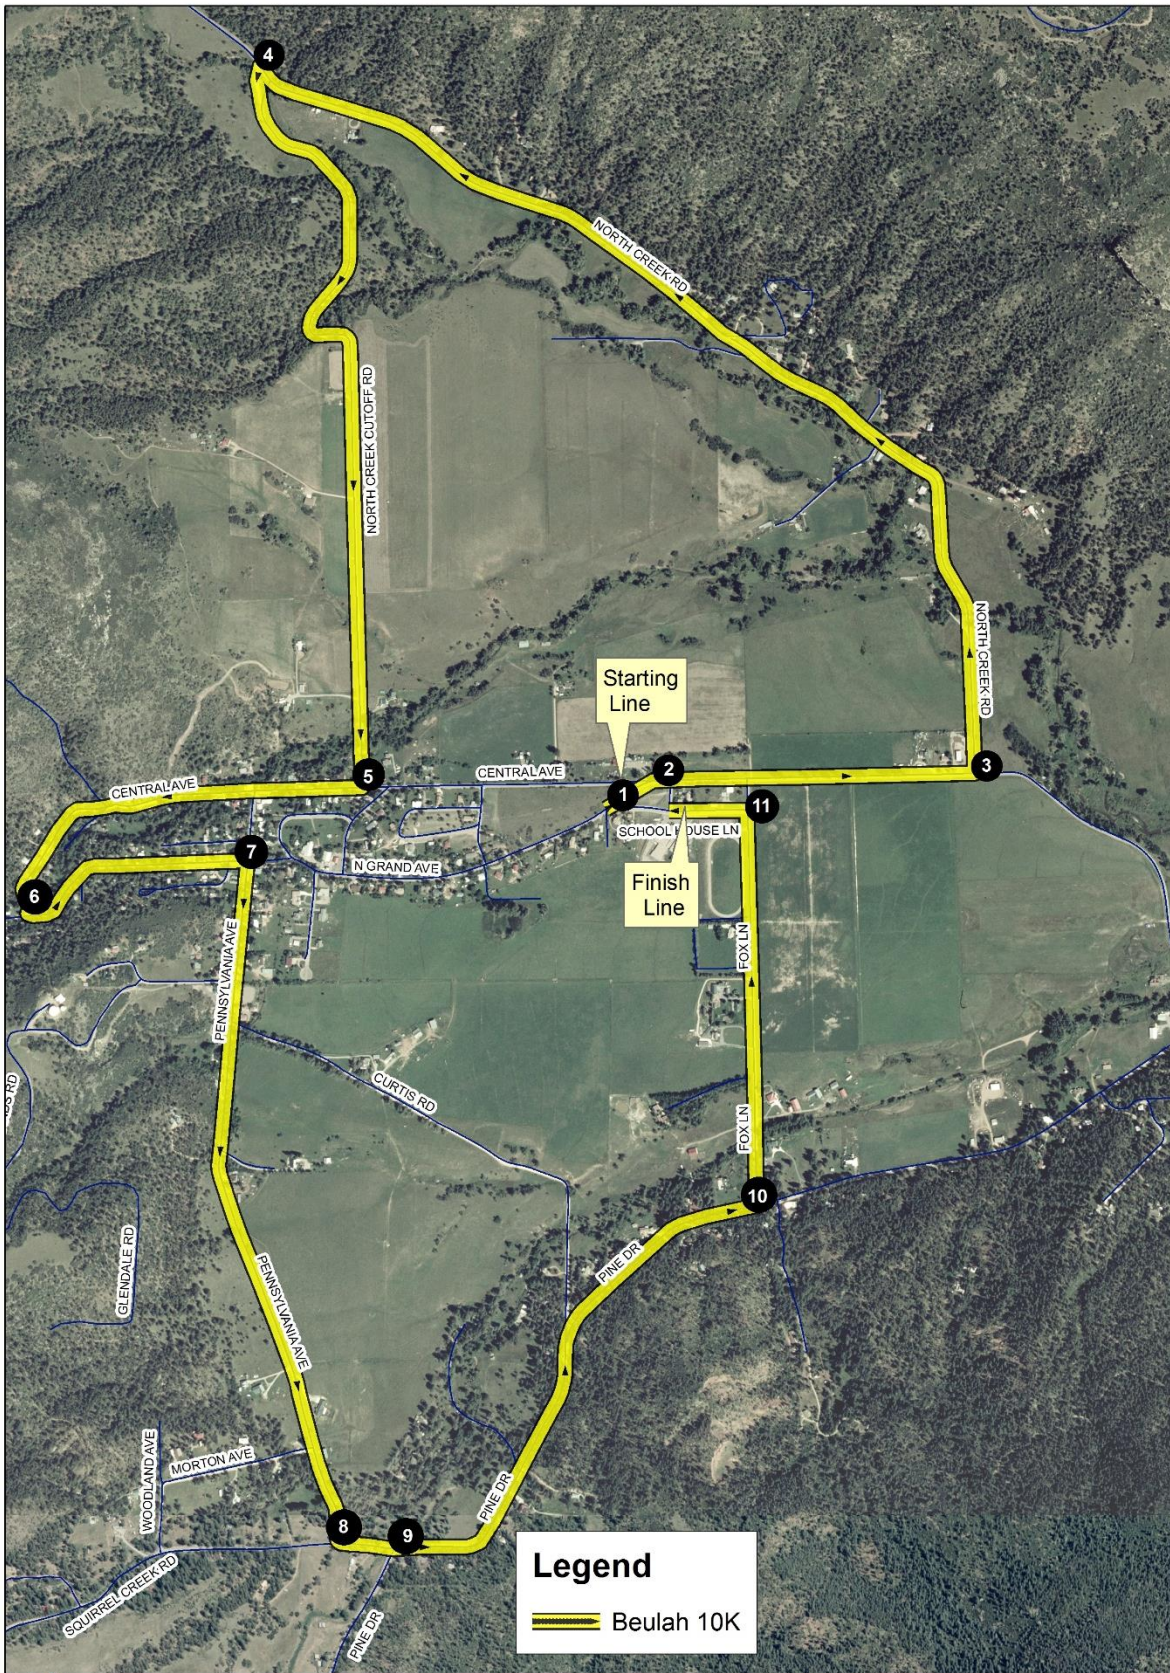

BEULAH CHALLENGE 10K COURSE

Legend

Beulah 10K